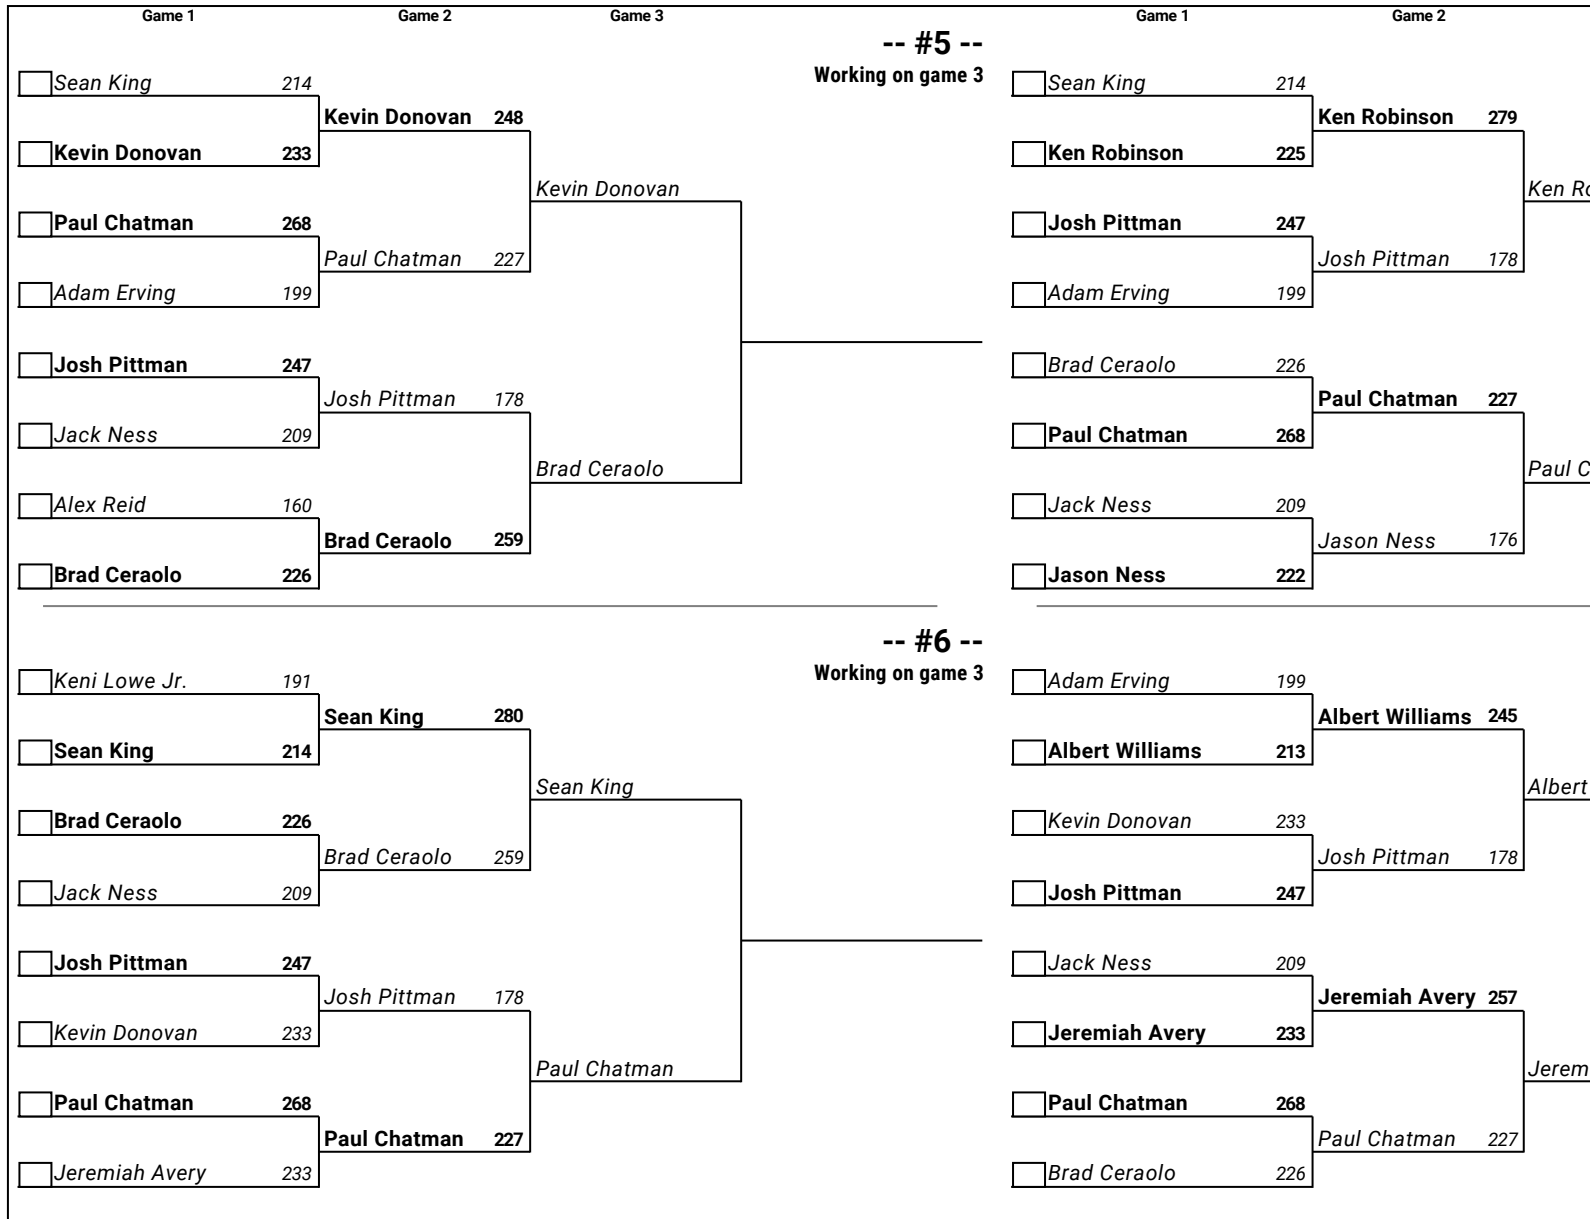

Bracket Diagrams

Sunday 11:00 pm

\$6 Brackets - Scratch 1-2-3 - Scratch

\$6 Brackets - Scratch 1-2-3 - Scratch

\$6 Brackets - Scratch 1-2-3 - Scratch

\$6 Brackets - Scratch 1-2-3 - Scratch

\$6 Brackets - Scratch 1-2-3 - Scratch

\$6 Brackets - Scratch 1-2-3 - Scratch

\$6 Brackets - Scratch 1-2-3 - Scratch

\$6 Brackets - Scratch 1-2-3 - Scratch

\$6 Brackets - Scratch 1-2-3 - Scratch

\$6 Brackets - Scratch 1-2-3 - Scratch

\$6 Brackets - Scratch 1-2-3 - Scratch