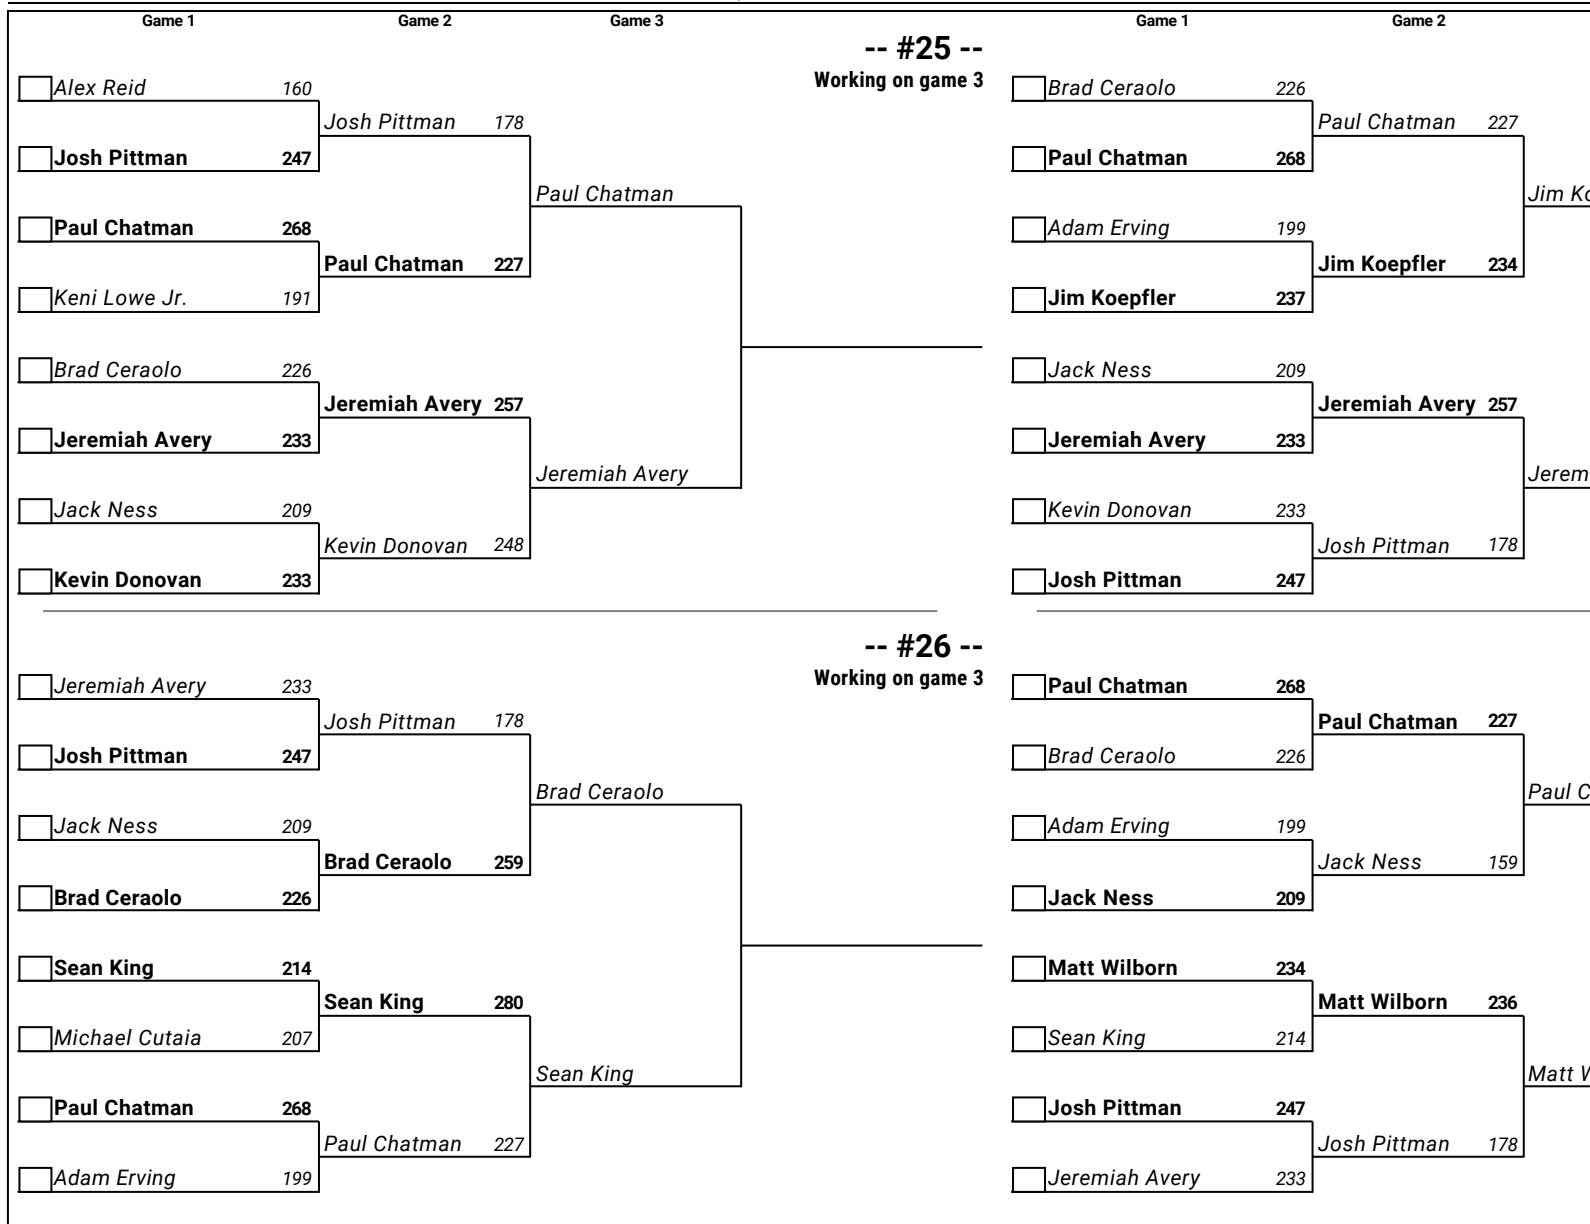

$6 Brackets - Scratch 1-2-3 - Scratch