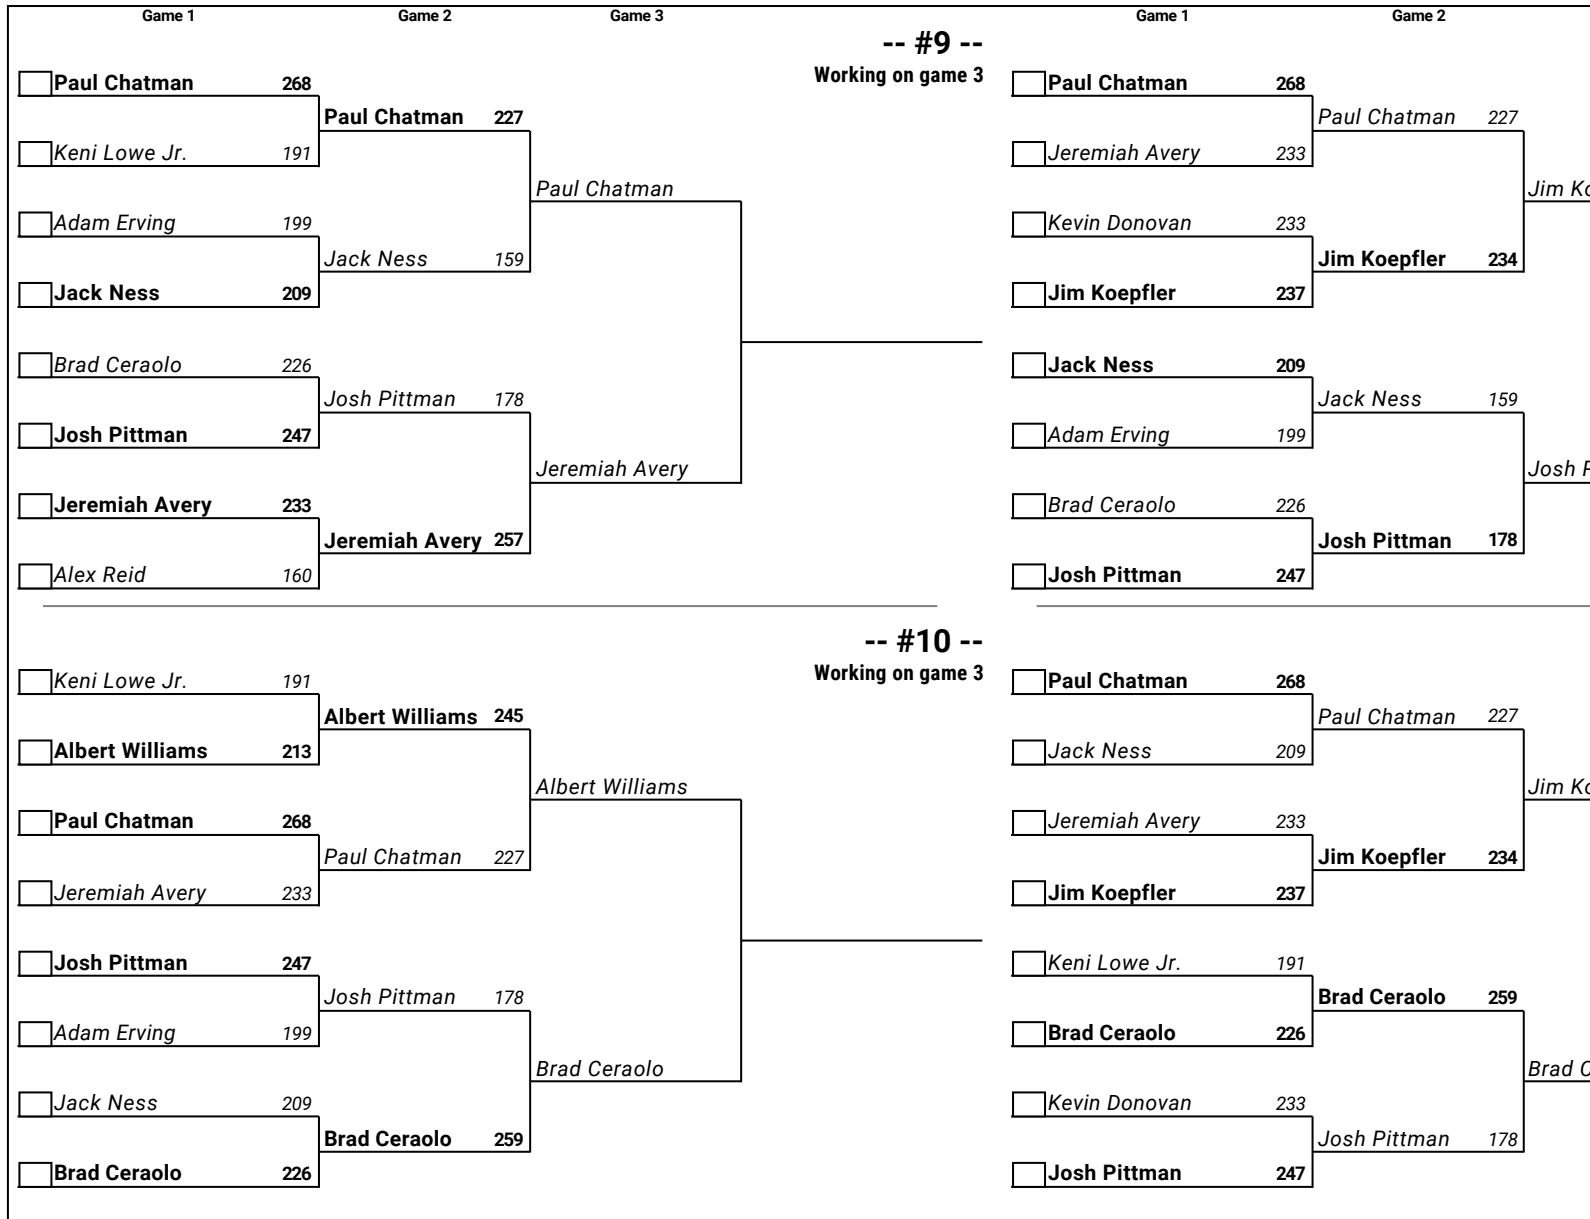

Bracket Diagrams

Sunday 11:00 pm

\$6 Brackets - Scratch 1-2-3 - Scratch

\$6 Brackets - Scratch 1-2-3 - Scratch

\$6 Brackets - Scratch 1-2-3 - Scratch

\$6 Brackets - Scratch 1-2-3 - Scratch

\$6 Brackets - Scratch 1-2-3 - Scratch

\$6 Brackets - Scratch 1-2-3 - Scratch

\$6 Brackets - Scratch 1-2-3 - Scratch

\$6 Brackets - Scratch 1-2-3 - Scratch

\$6 Brackets - Scratch 1-2-3 - Scratch

\$6 Brackets - Scratch 1-2-3 - Scratch

\$6 Brackets - Scratch 1-2-3 - Scratch