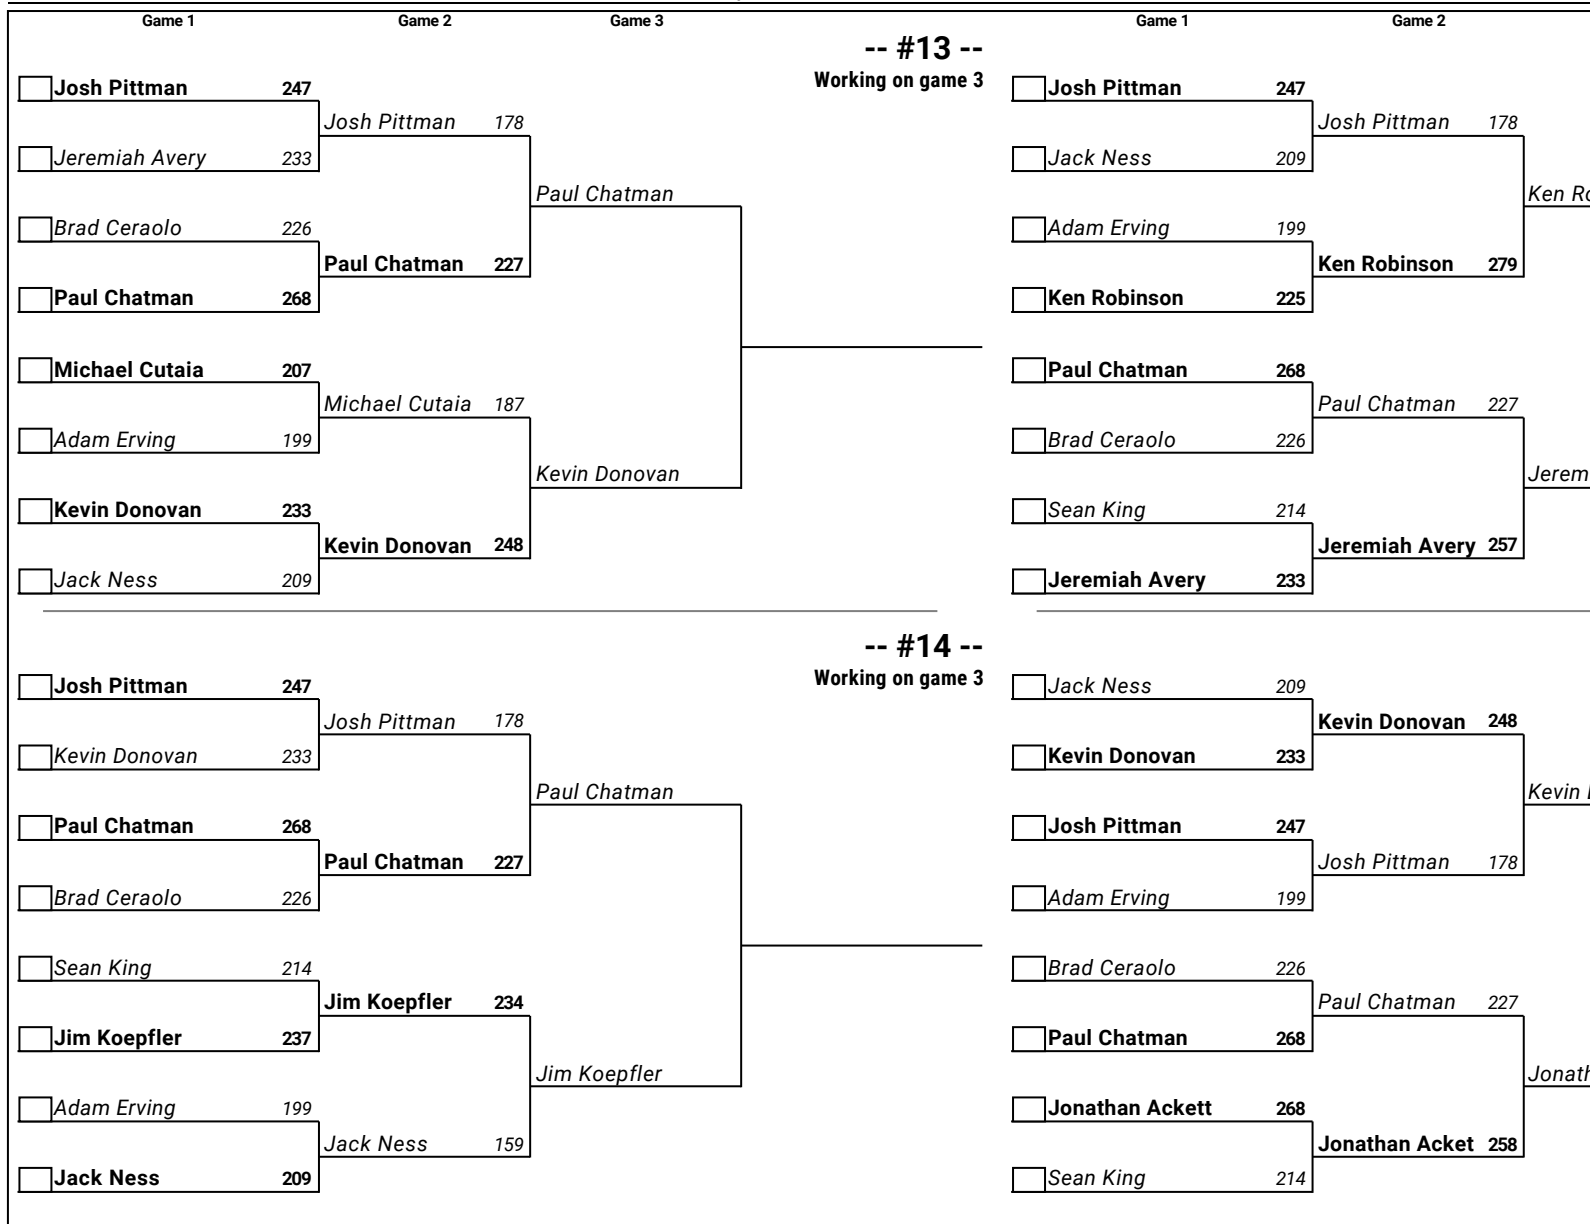

$6 Brackets - Scratch 1-2-3 - Scratch