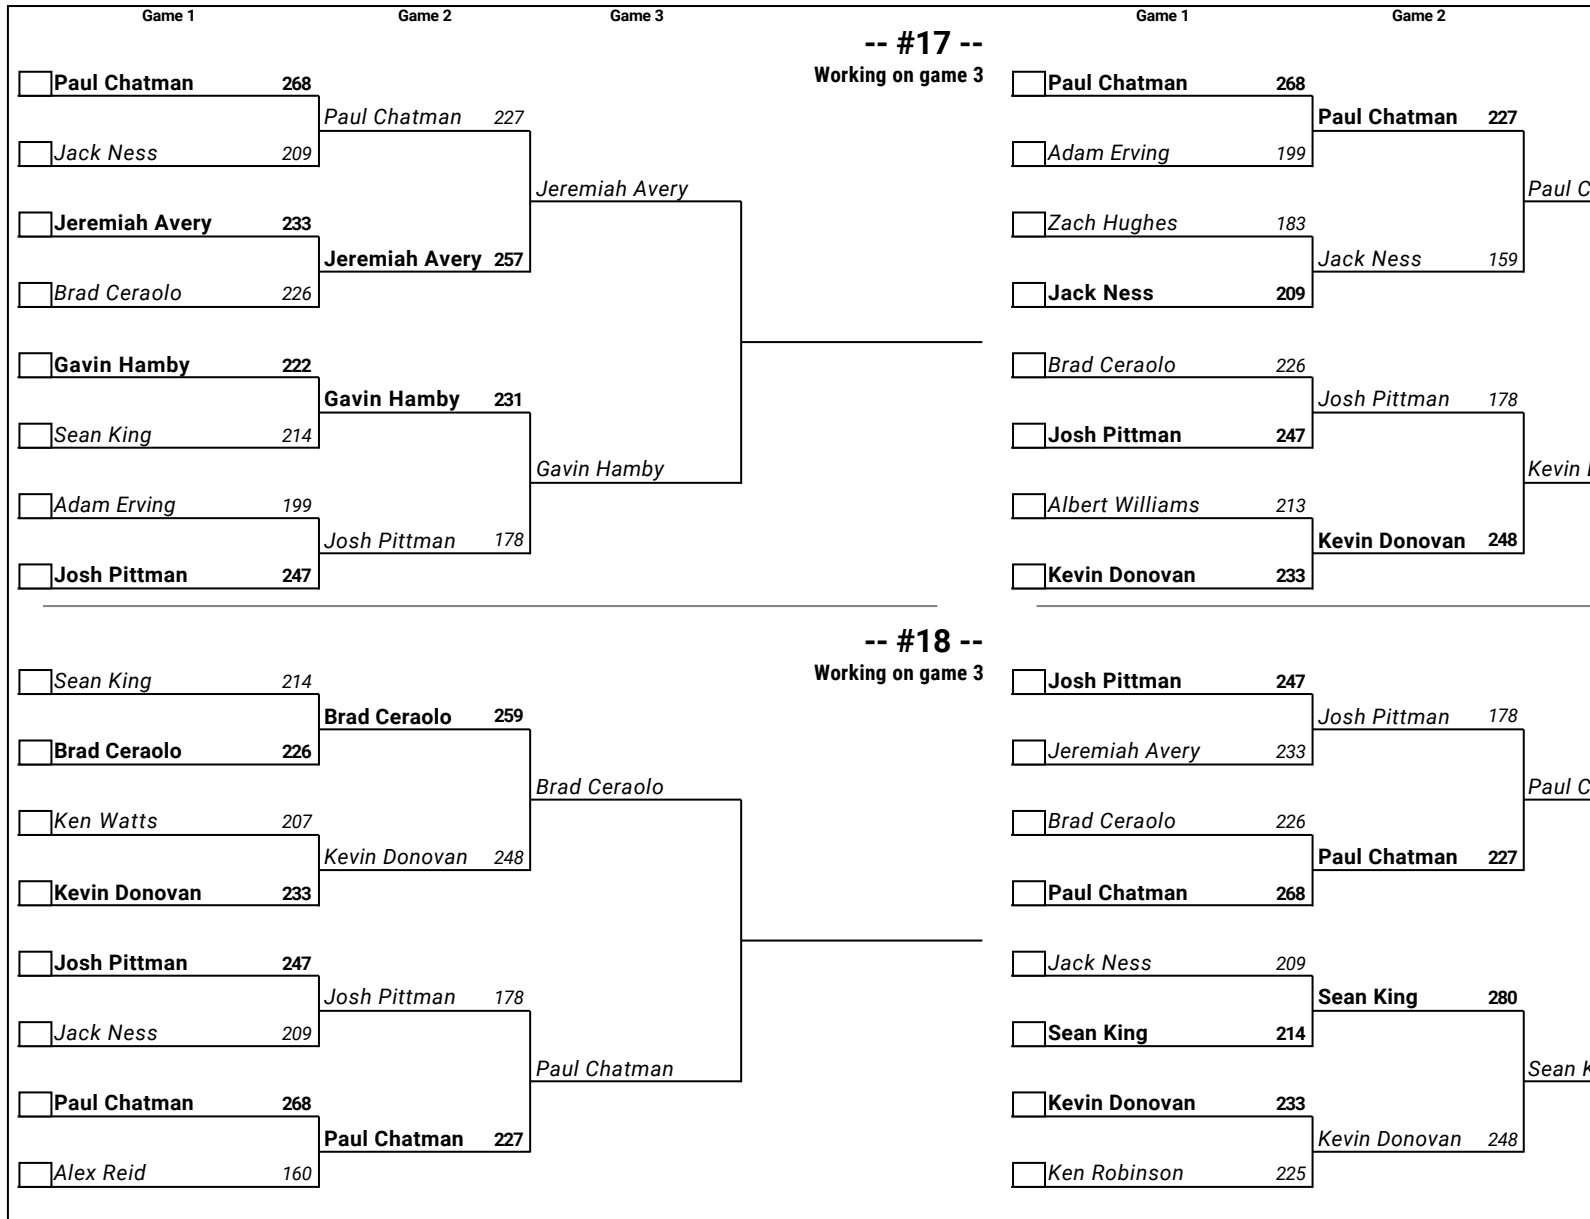

Bracket Diagrams

Sunday 11:00 pm

\$6 Brackets - Scratch 1-2-3 - Scratch

\$6 Brackets - Scratch 1-2-3 - Scratch

\$6 Brackets - Scratch 1-2-3 - Scratch

\$6 Brackets - Scratch 1-2-3 - Scratch

\$6 Brackets - Scratch 1-2-3 - Scratch

\$6 Brackets - Scratch 1-2-3 - Scratch

\$6 Brackets - Scratch 1-2-3 - Scratch

\$6 Brackets - Scratch 1-2-3 - Scratch

\$6 Brackets - Scratch 1-2-3 - Scratch

\$6 Brackets - Scratch 1-2-3 - Scratch

\$6 Brackets - Scratch 1-2-3 - Scratch