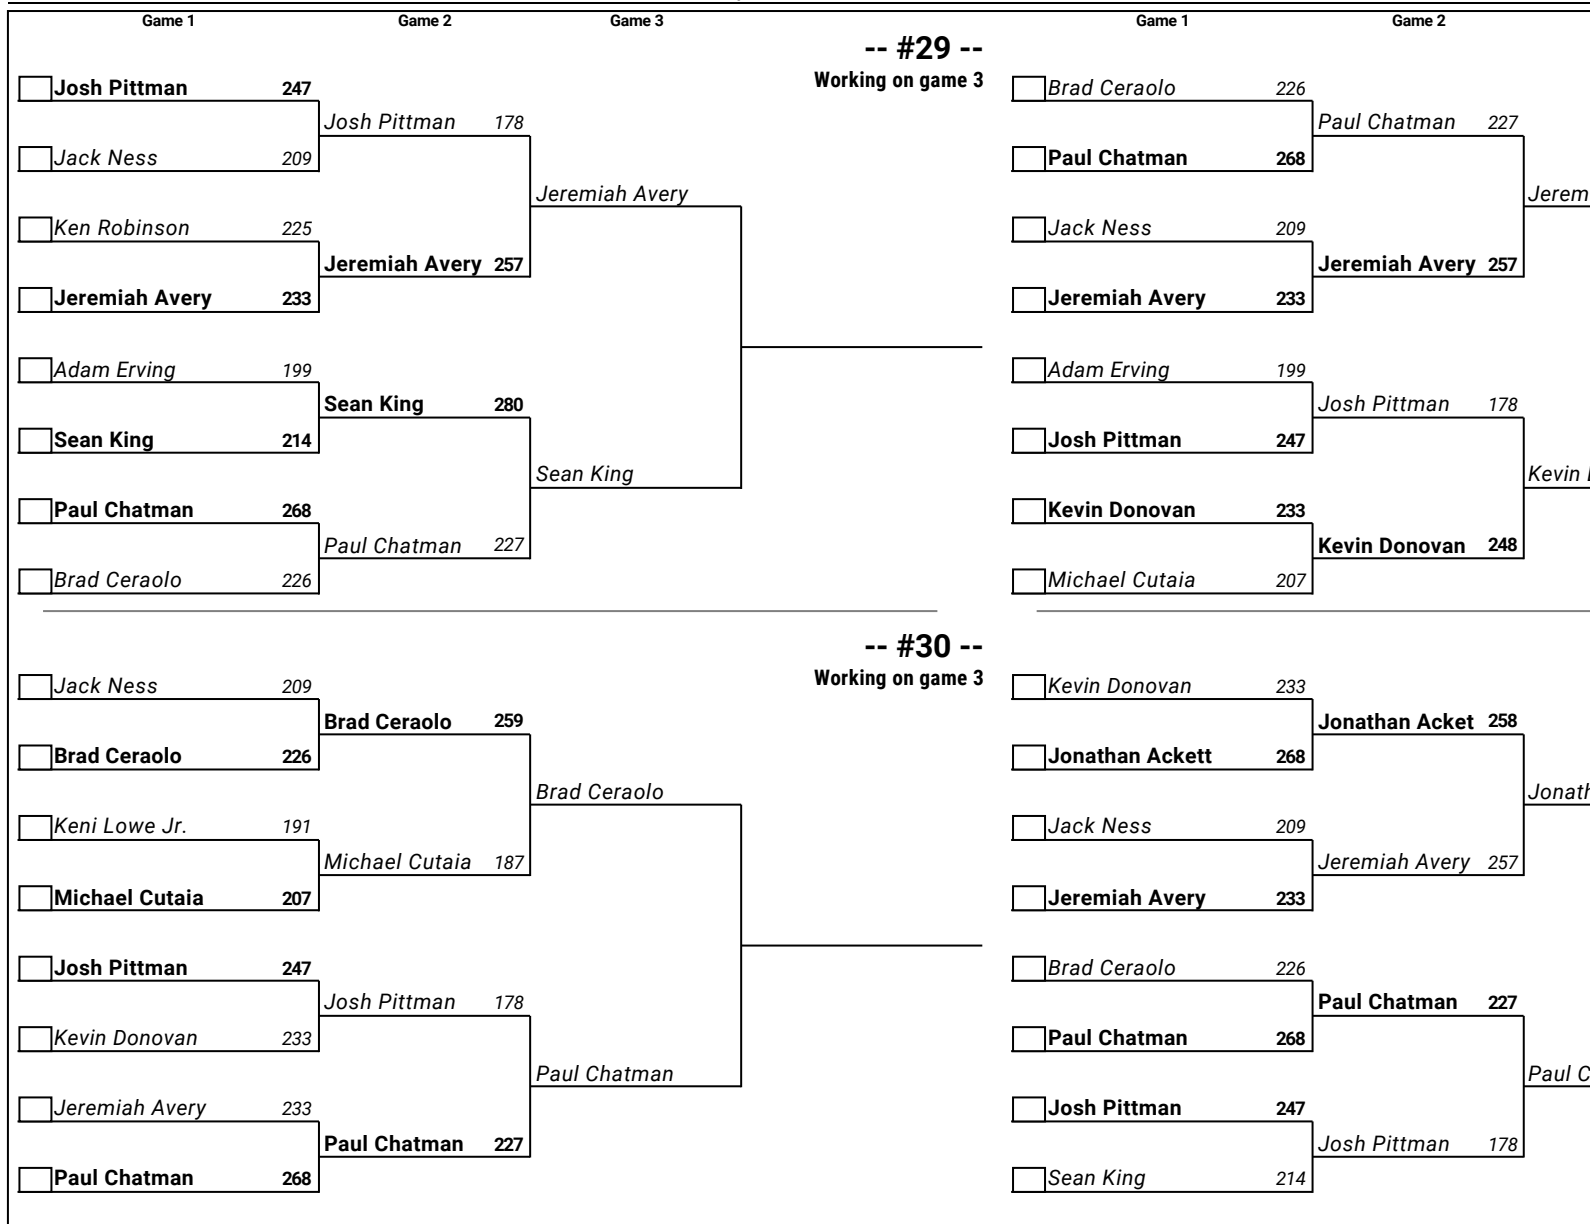

$6 Brackets - Scratch 1-2-3 - Scratch