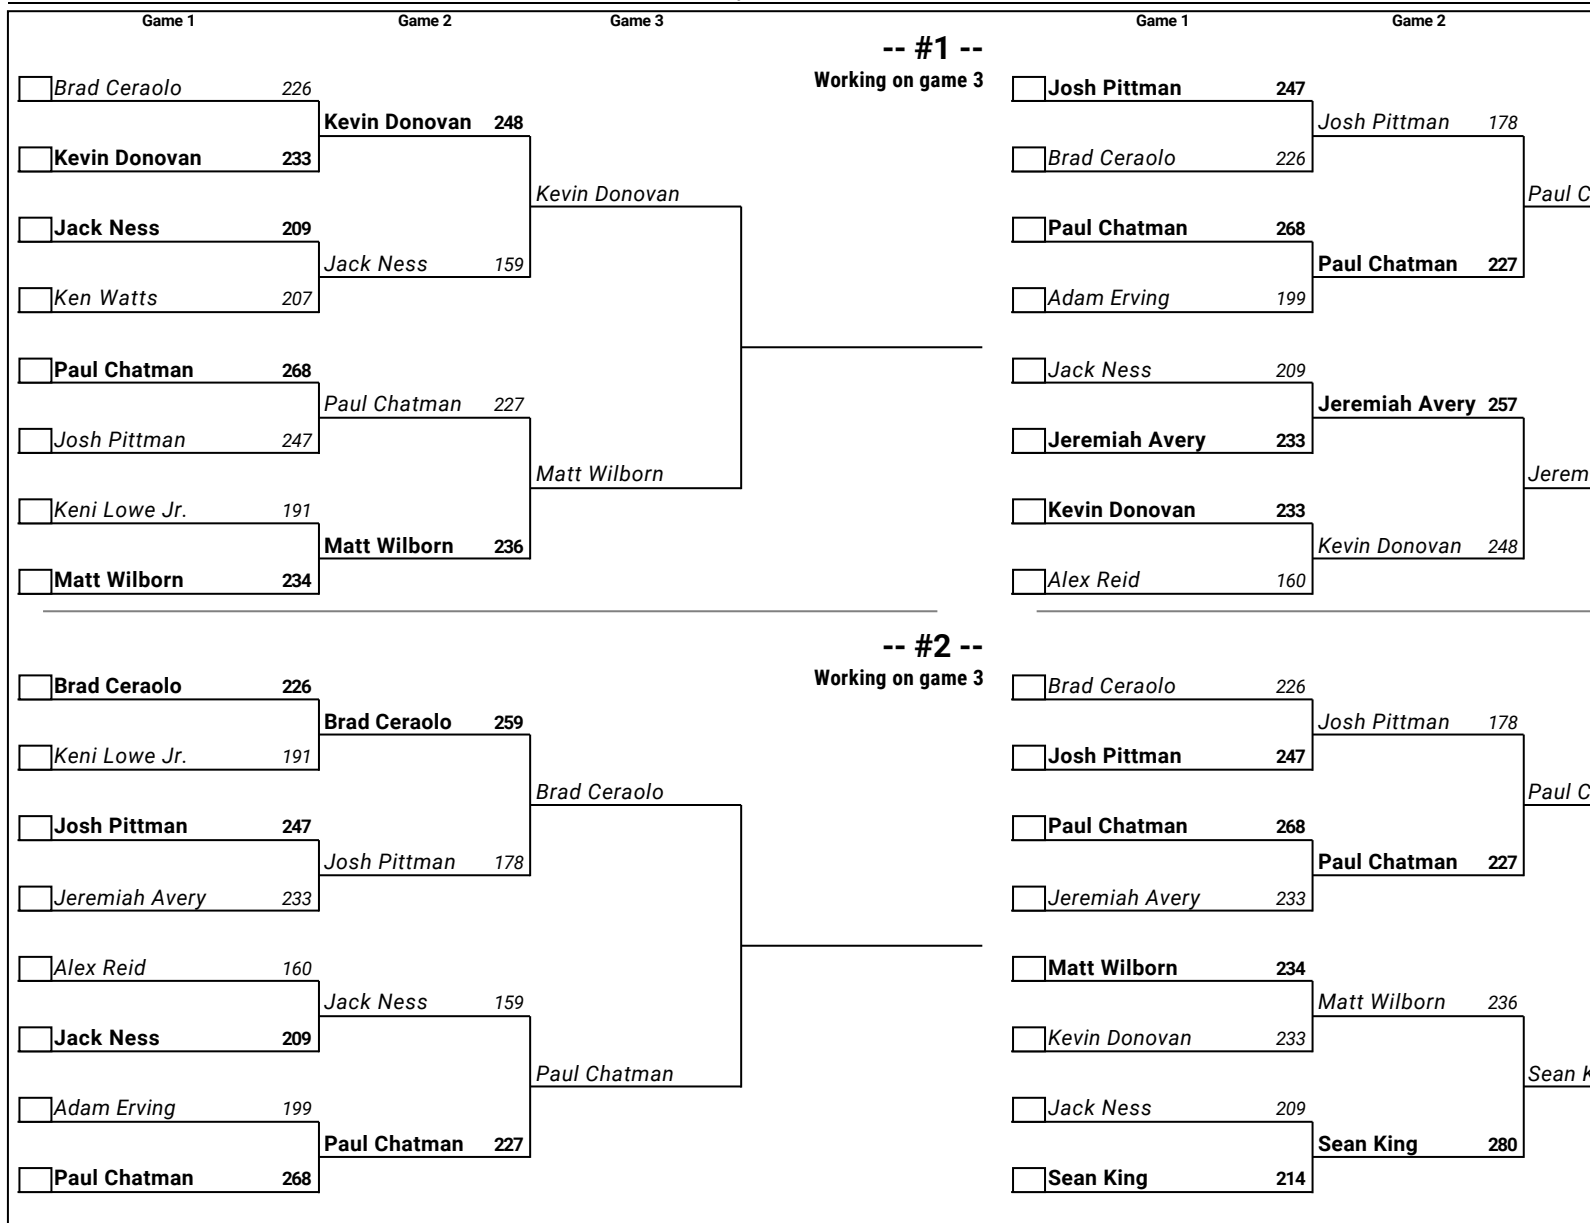

Bracket Diagrams

Sunday 11:00 pm

\$6 Brackets - Scratch 1-2-3 - Scratch

\$6 Brackets - Scratch 1-2-3 - Scratch

\$6 Brackets - Scratch 1-2-3 - Scratch

\$6 Brackets - Scratch 1-2-3 - Scratch

\$6 Brackets - Scratch 1-2-3 - Scratch

\$6 Brackets - Scratch 1-2-3 - Scratch

\$6 Brackets - Scratch 1-2-3 - Scratch

\$6 Brackets - Scratch 1-2-3 - Scratch

\$6 Brackets - Scratch 1-2-3 - Scratch

\$6 Brackets - Scratch 1-2-3 - Scratch

\$6 Brackets - Scratch 1-2-3 - Scratch