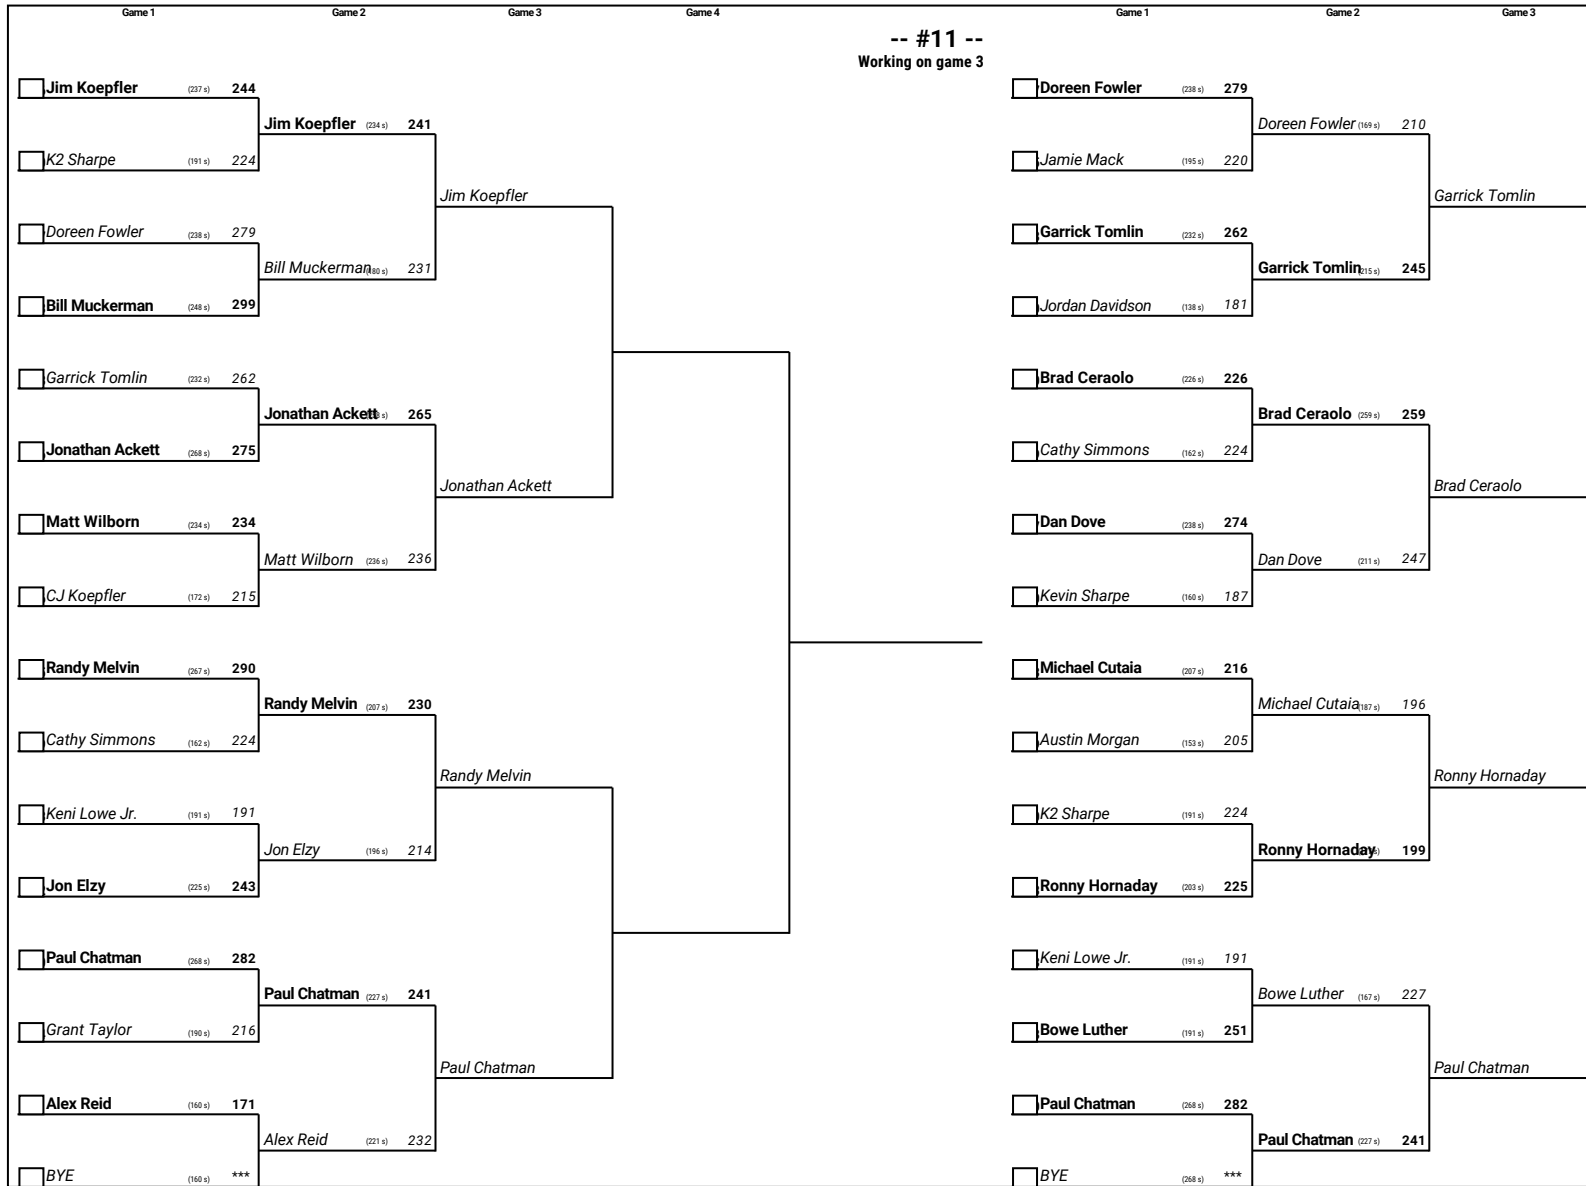

Bracket Diagrams

Sunday 11:00 pm

\$6 Brackets - Super Bracket Handicap - Handicap

\$6 Brackets - Super Bracket Handicap - Handicap

\$6 Brackets - Super Bracket Handicap - Handicap

\$6 Brackets - Super Bracket Handicap - Handicap

\$6 Brackets - Super Bracket Handicap - Handicap

\$6 Brackets - Super Bracket Handicap - Handicap

\$6 Brackets - Super Bracket Handicap - Handicap