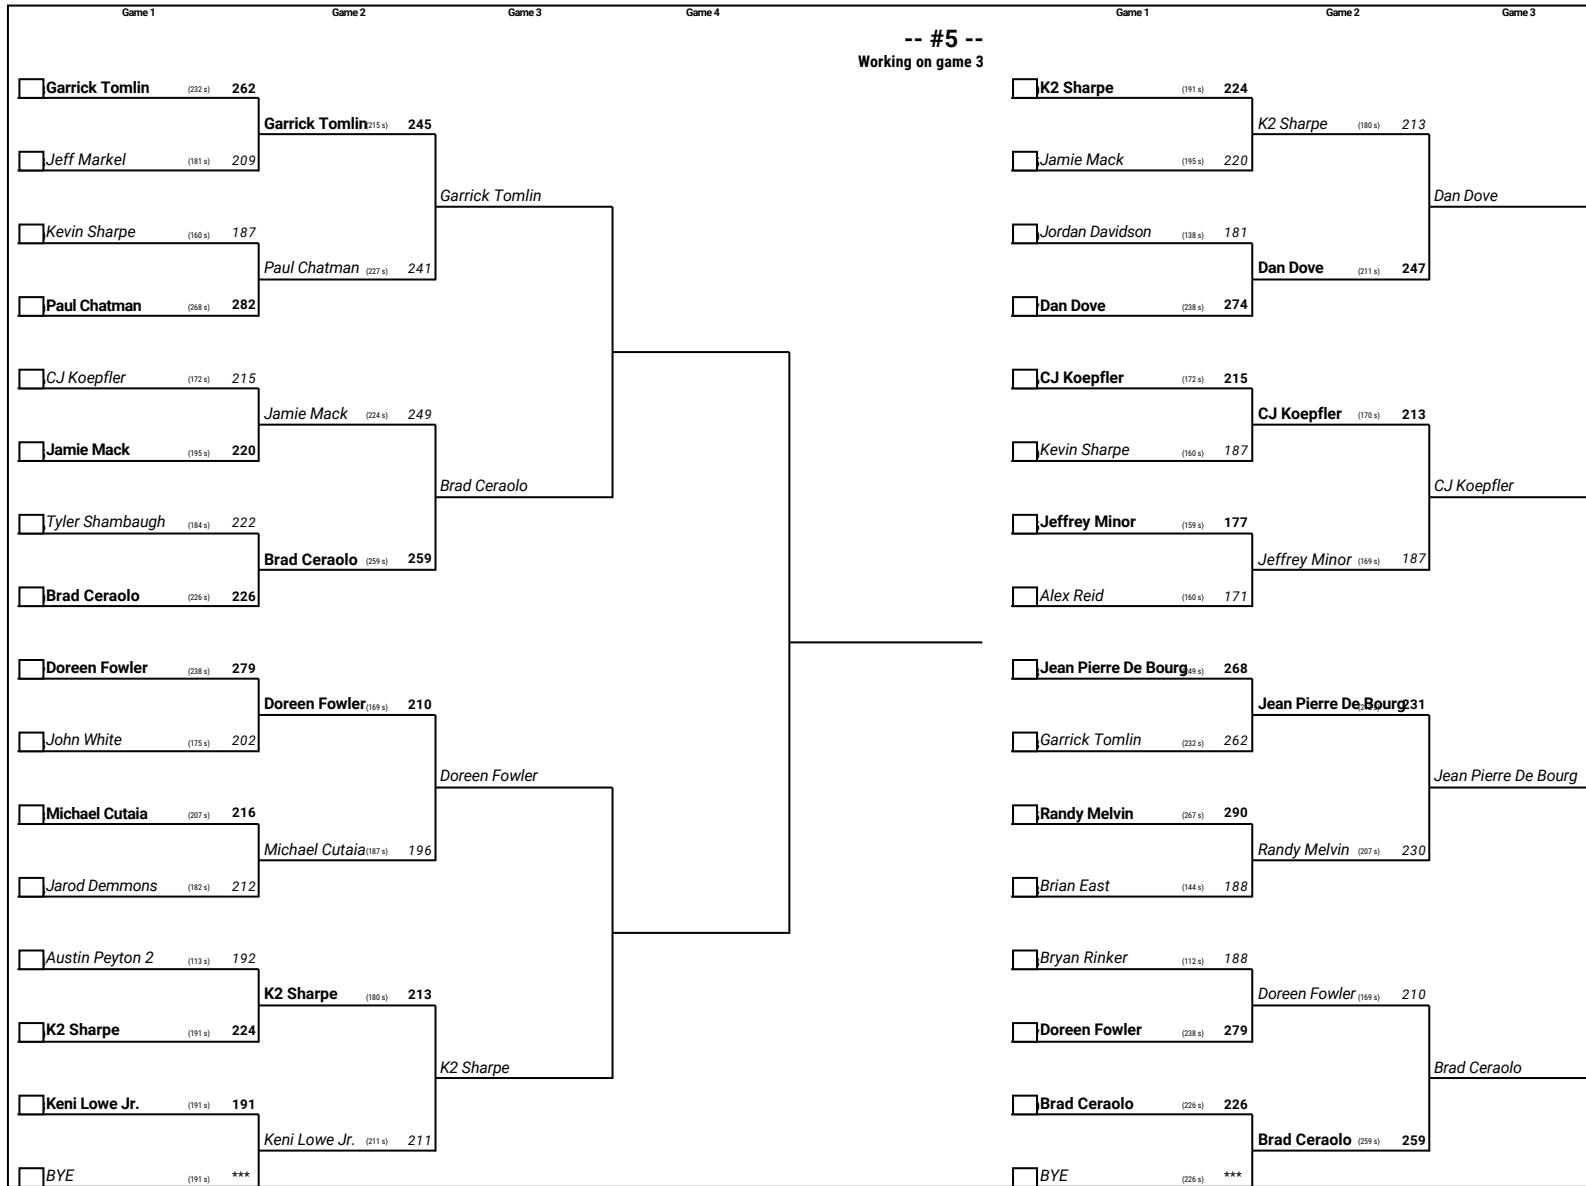

Bracket Diagrams

Sunday 11:00 pm

\$6 Brackets - Super Bracket Handicap - Handicap

\$6 Brackets - Super Bracket Handicap - Handicap

\$6 Brackets - Super Bracket Handicap - Handicap

\$6 Brackets - Super Bracket Handicap - Handicap

\$6 Brackets - Super Bracket Handicap - Handicap

\$6 Brackets - Super Bracket Handicap - Handicap

\$6 Brackets - Super Bracket Handicap - Handicap