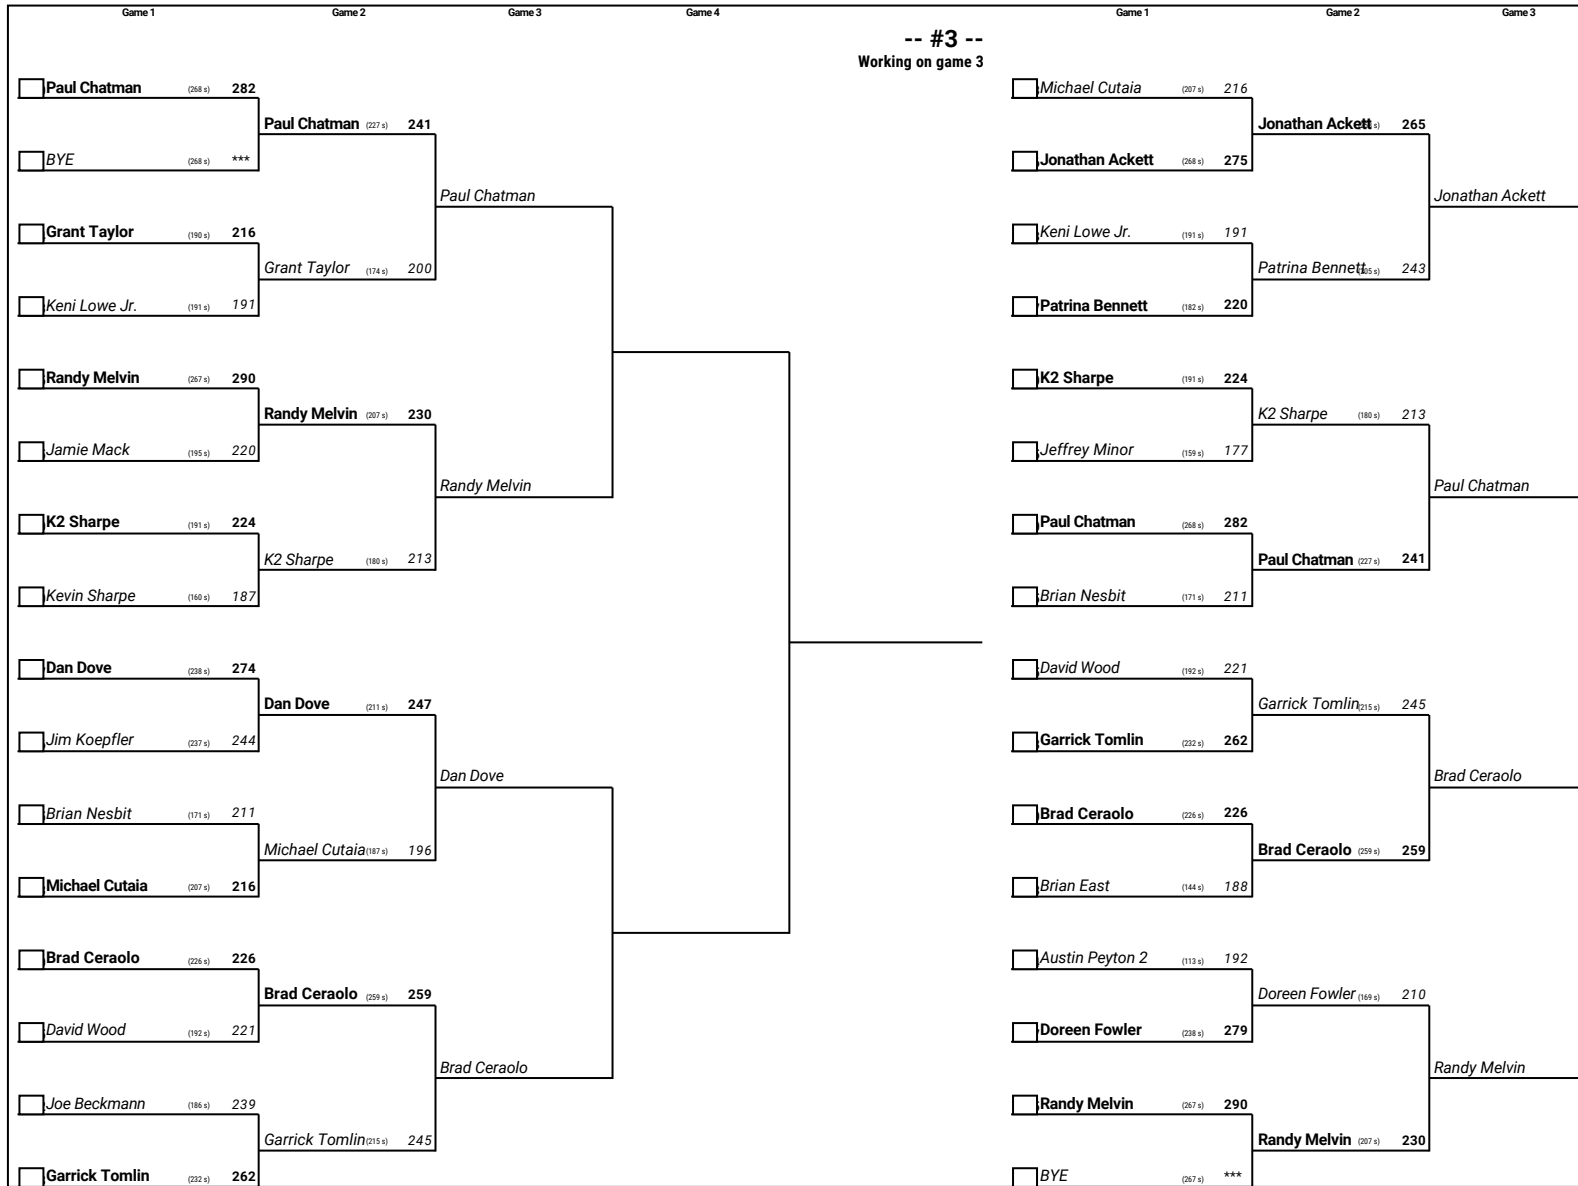

Bracket Diagrams

Sunday 11:00 pm

\$6 Brackets - Super Bracket Handicap - Handicap

\$6 Brackets - Super Bracket Handicap - Handicap

\$6 Brackets - Super Bracket Handicap - Handicap

\$6 Brackets - Super Bracket Handicap - Handicap

\$6 Brackets - Super Bracket Handicap - Handicap

\$6 Brackets - Super Bracket Handicap - Handicap

\$6 Brackets - Super Bracket Handicap - Handicap